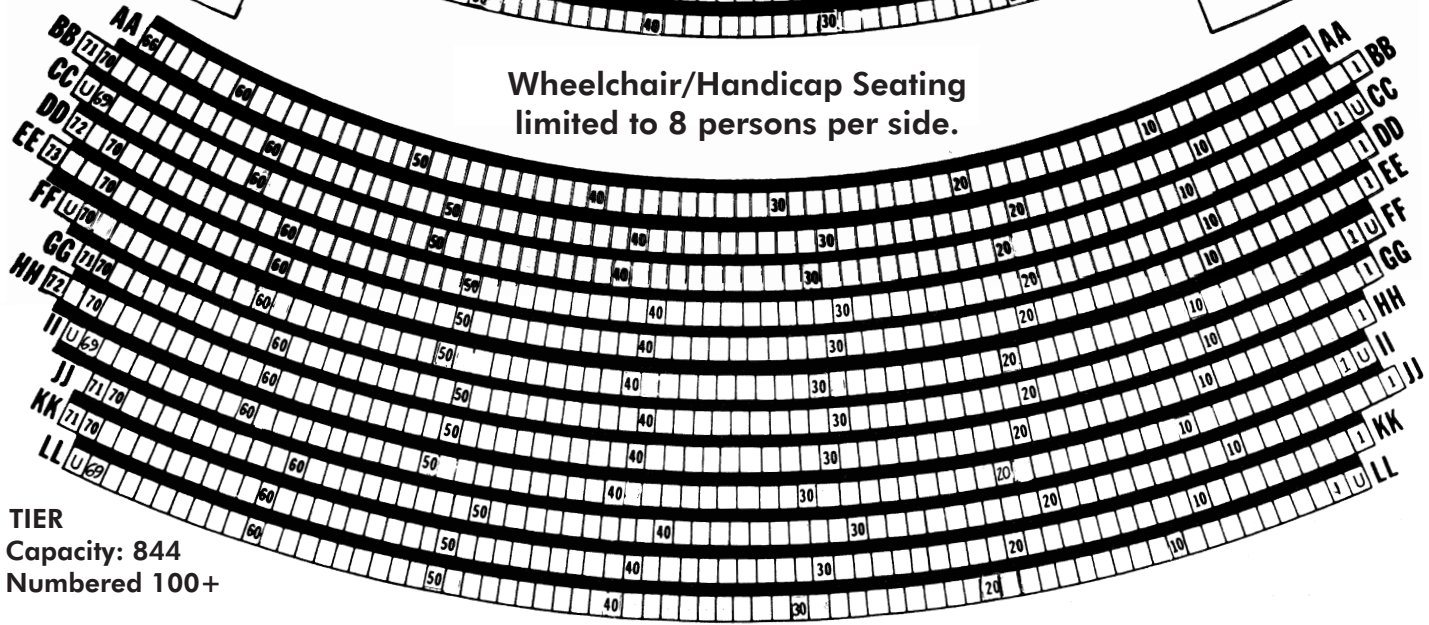

GRAND TIER
Seating Capacity: 844
Seating Numbered 100+

*Hearing Impaired Receivers available
for any seat in the hall.

BALCONY
Seating Capacity: 289
Seating numbered 200+