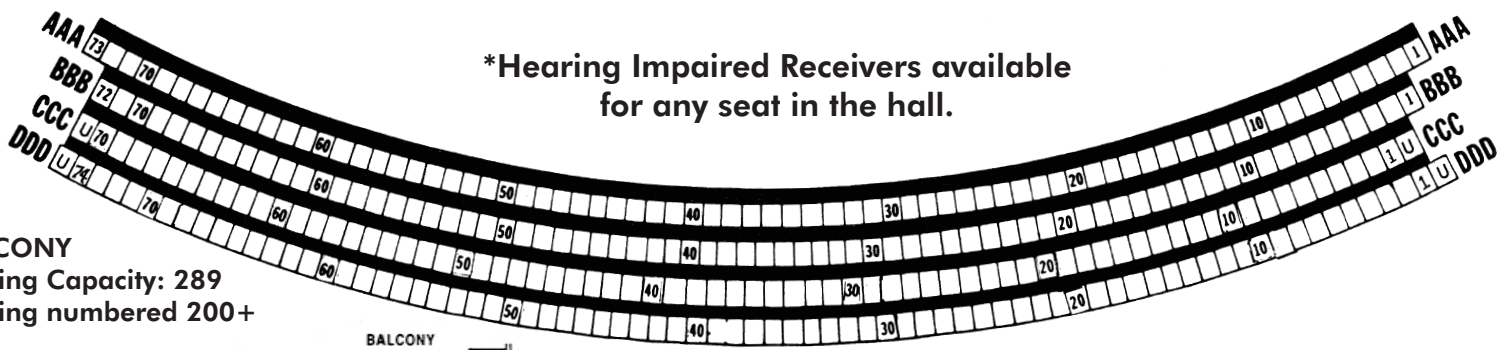

U denotes an usher seat,
these seats are never
available for selling.

TOTAL Seating 2256

Koger Center
University of South Carolina
1051 Greene Street
Columbia, South Carolina 29201
803.777.7500
www.koger.sc.edu