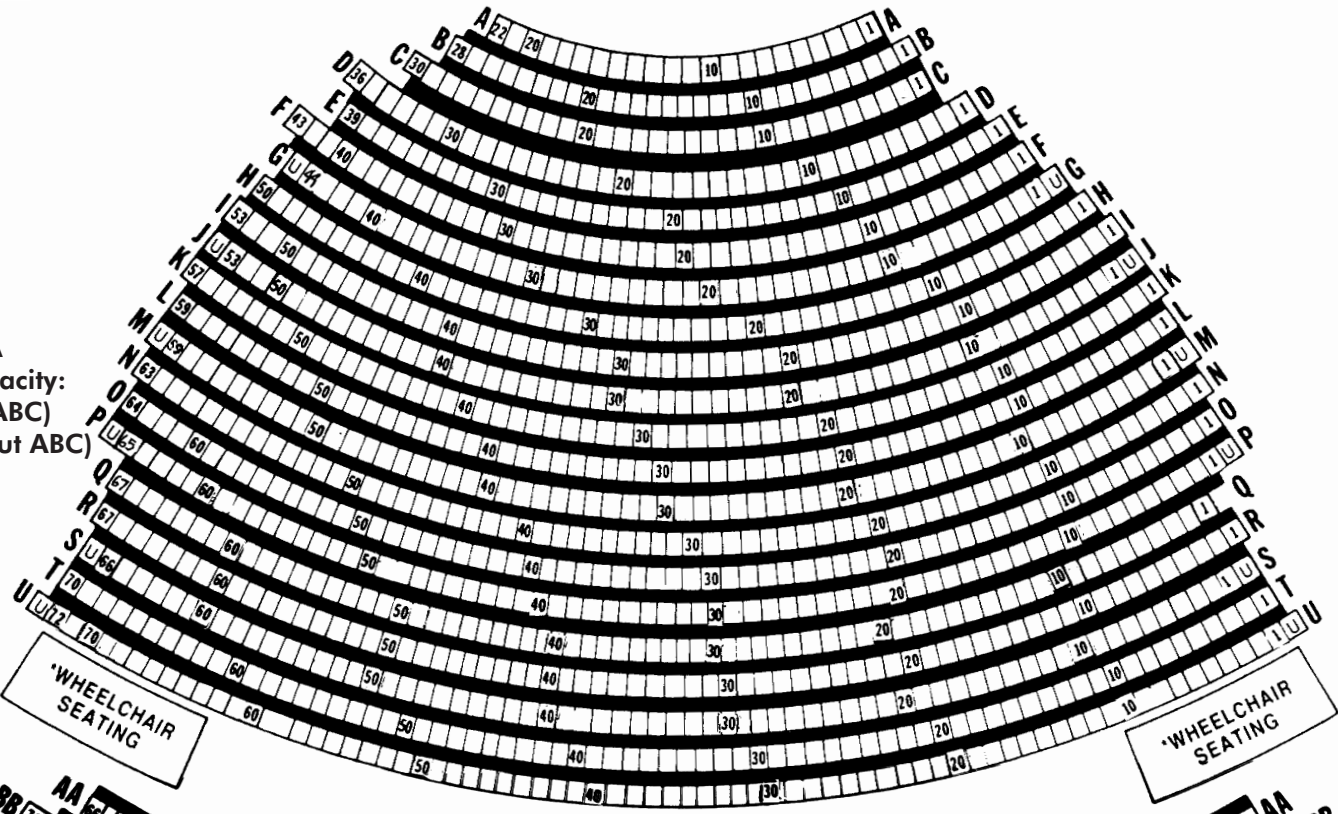

S T A G E

ORCHESTRA
Seating Capacity:
1123 (with ABC)
1027 (without ABC)

'WHEELCHAIR SEATING

'WHEELCHAIR SEATING

Wheelchair/Handicap Seating
limited to 8 persons per side.

GRAND TIER
Seating Capacity: 844
Seating Numbered 100+